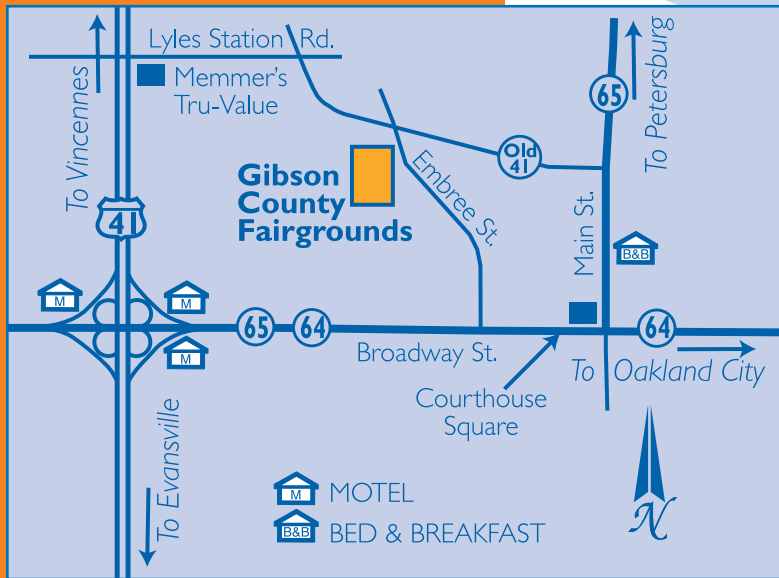

FACT SHEET

MAP AND DIRECTIONS

Gibson County Fairgrounds
 709 North Embree Street
 Princeton, Indiana 47670

Phone: 812-385-3445
FAX: 812-385-3247

The Gibson County Fairgrounds is located in Southwestern Indiana, just a few minutes off of U.S. Hwy 41 in Princeton, Indiana.