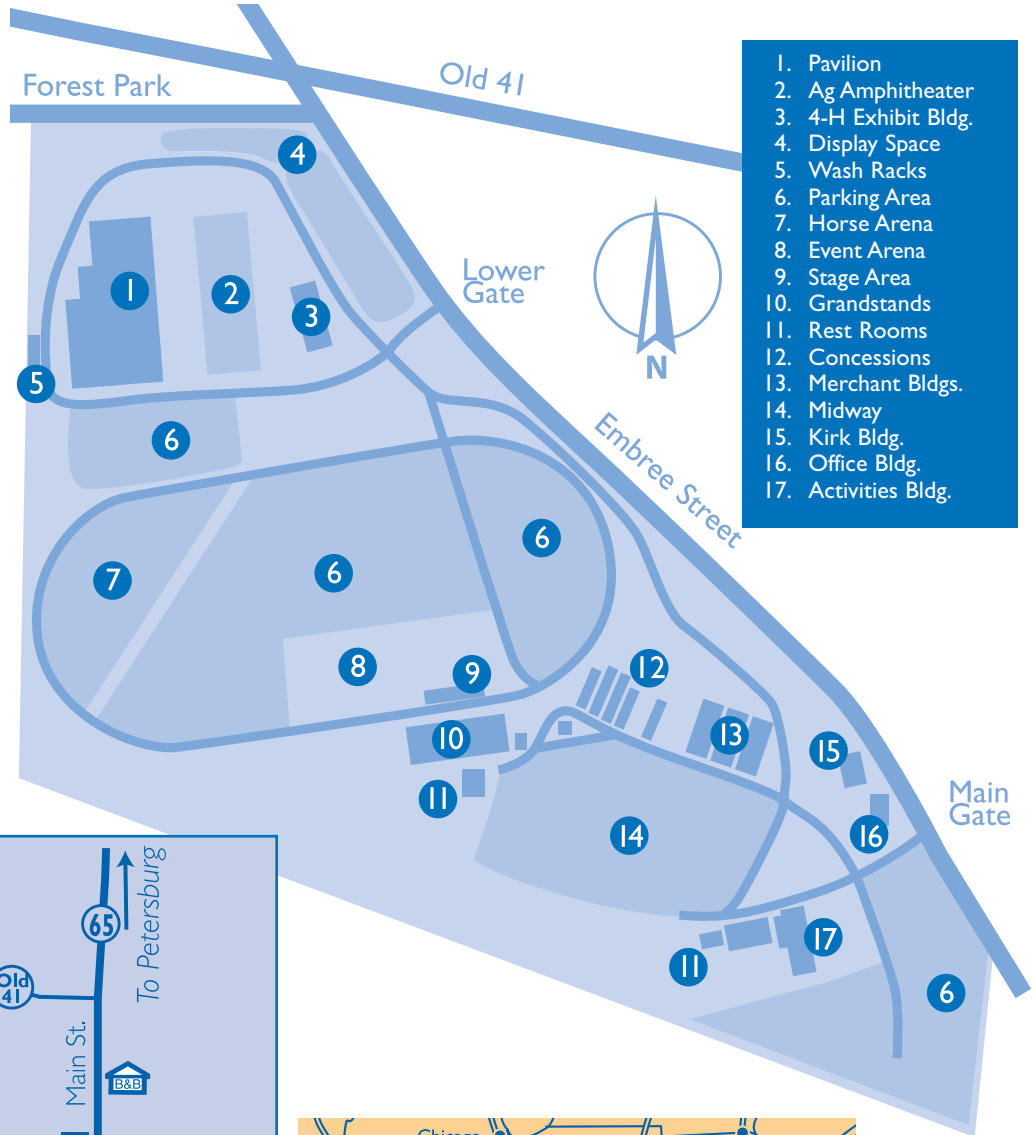

FACT SHEET

MAP AND DIRECTIONS

Gibson County Fairgrounds
 709 North Embree Street
 Princeton, Indiana 47670

Phone: 812-385-3445
FAX: 812-385-3247

The Gibson County Fairgrounds is located in Southwestern Indiana, just a few minutes off of U.S. Hwy 41 in Princeton, Indiana.